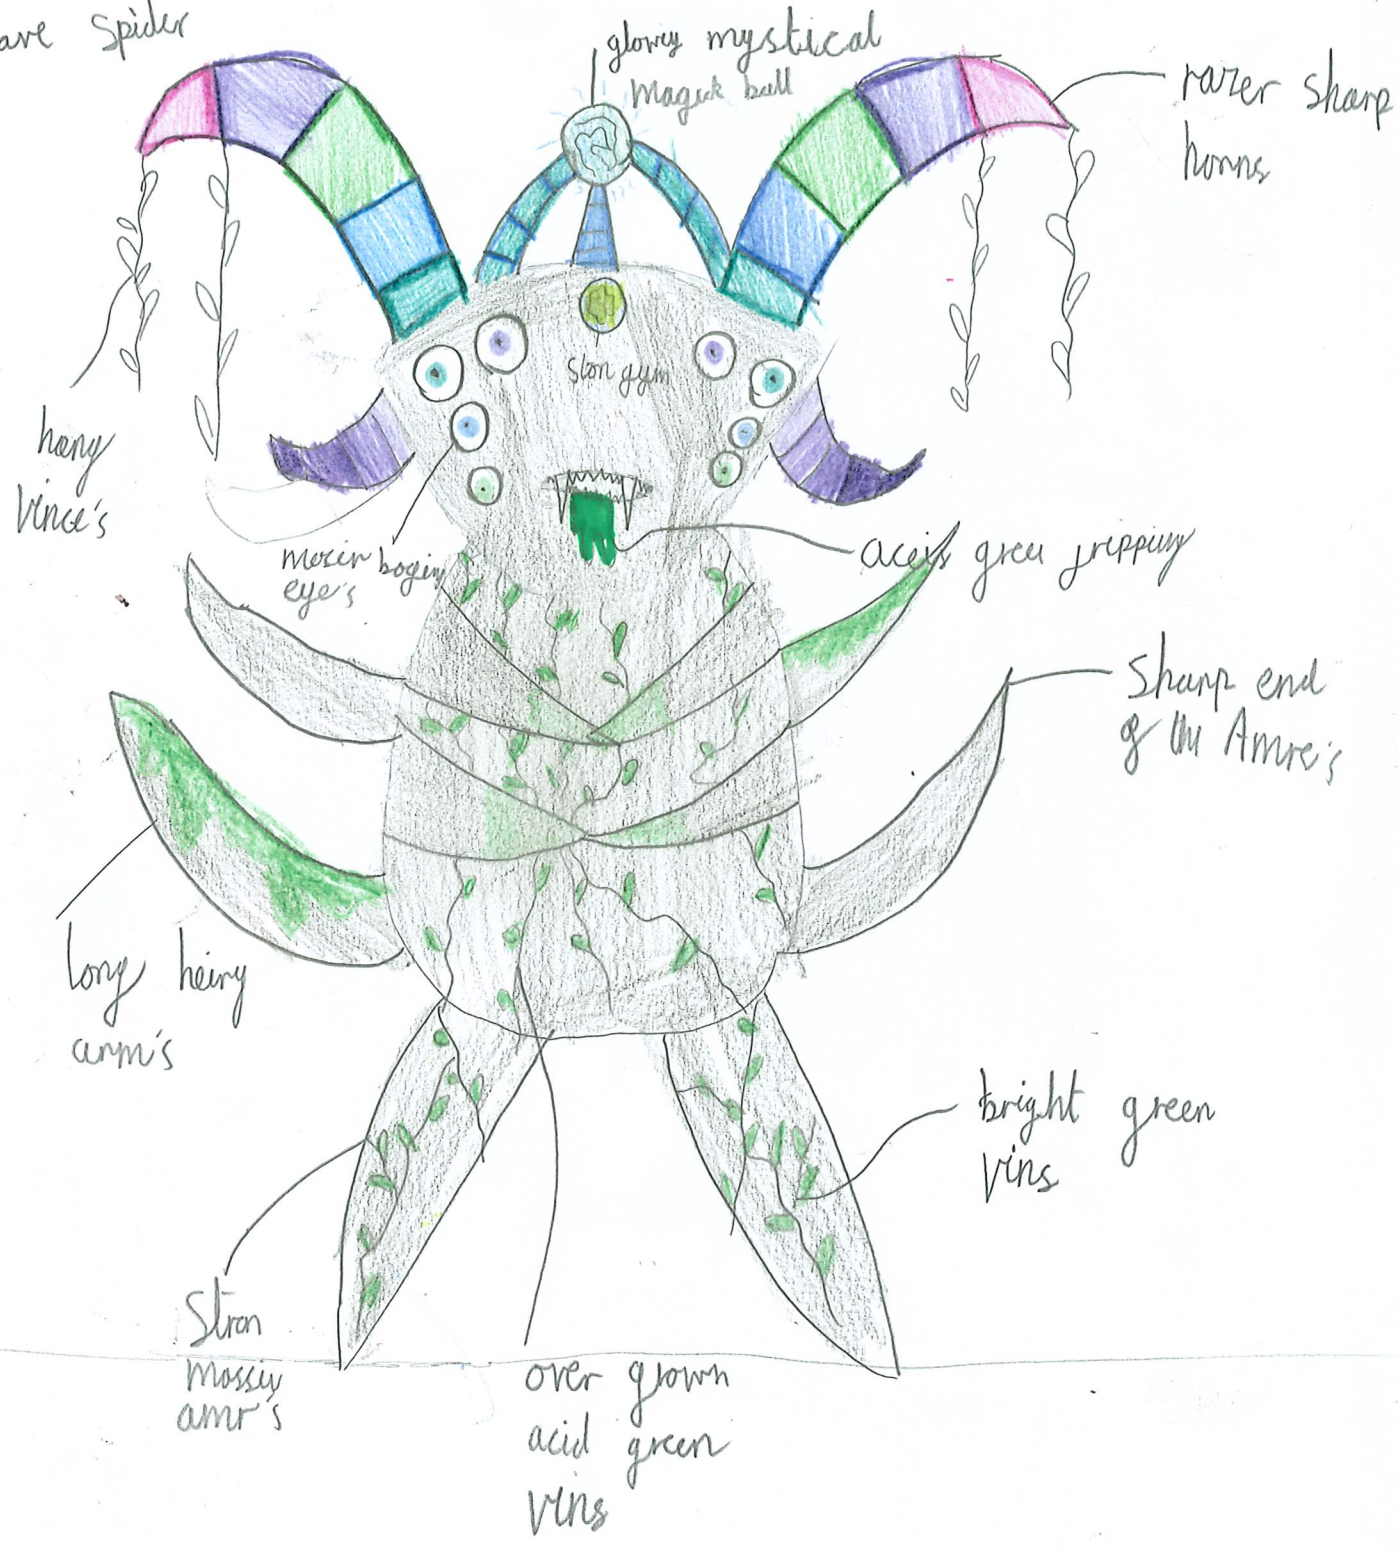

Smoke

Fur

eclips

If you see its shadow RUN!

Name: Spiderella

The Blood Lente

when you
make a snow man
he turns into this.

steals your
souls

when you
touch him
you disapear

Bin the gw cenchurys
of meder.

DEVIL CAT

This is a really cute and adorable cat that
lures people to go near it but when they do,
they meet their doom as this adorable, kind-looking
cat is actually the opposite. It is a serial
killer.

legendary

Brown feet

bushy-tails

10 tails

midl
Tails are
as big
as
itself

live in
forest

The deadly monsterish spider. (Garrett.)

Magik Cave Spider

glowy mystical
Magick ball

razer sharp
horns

hangy
Vince's

Stron gym

Moxie bogin
eye's

acid green gripping

Sharp end
of the Amre's

long hairy
arm's