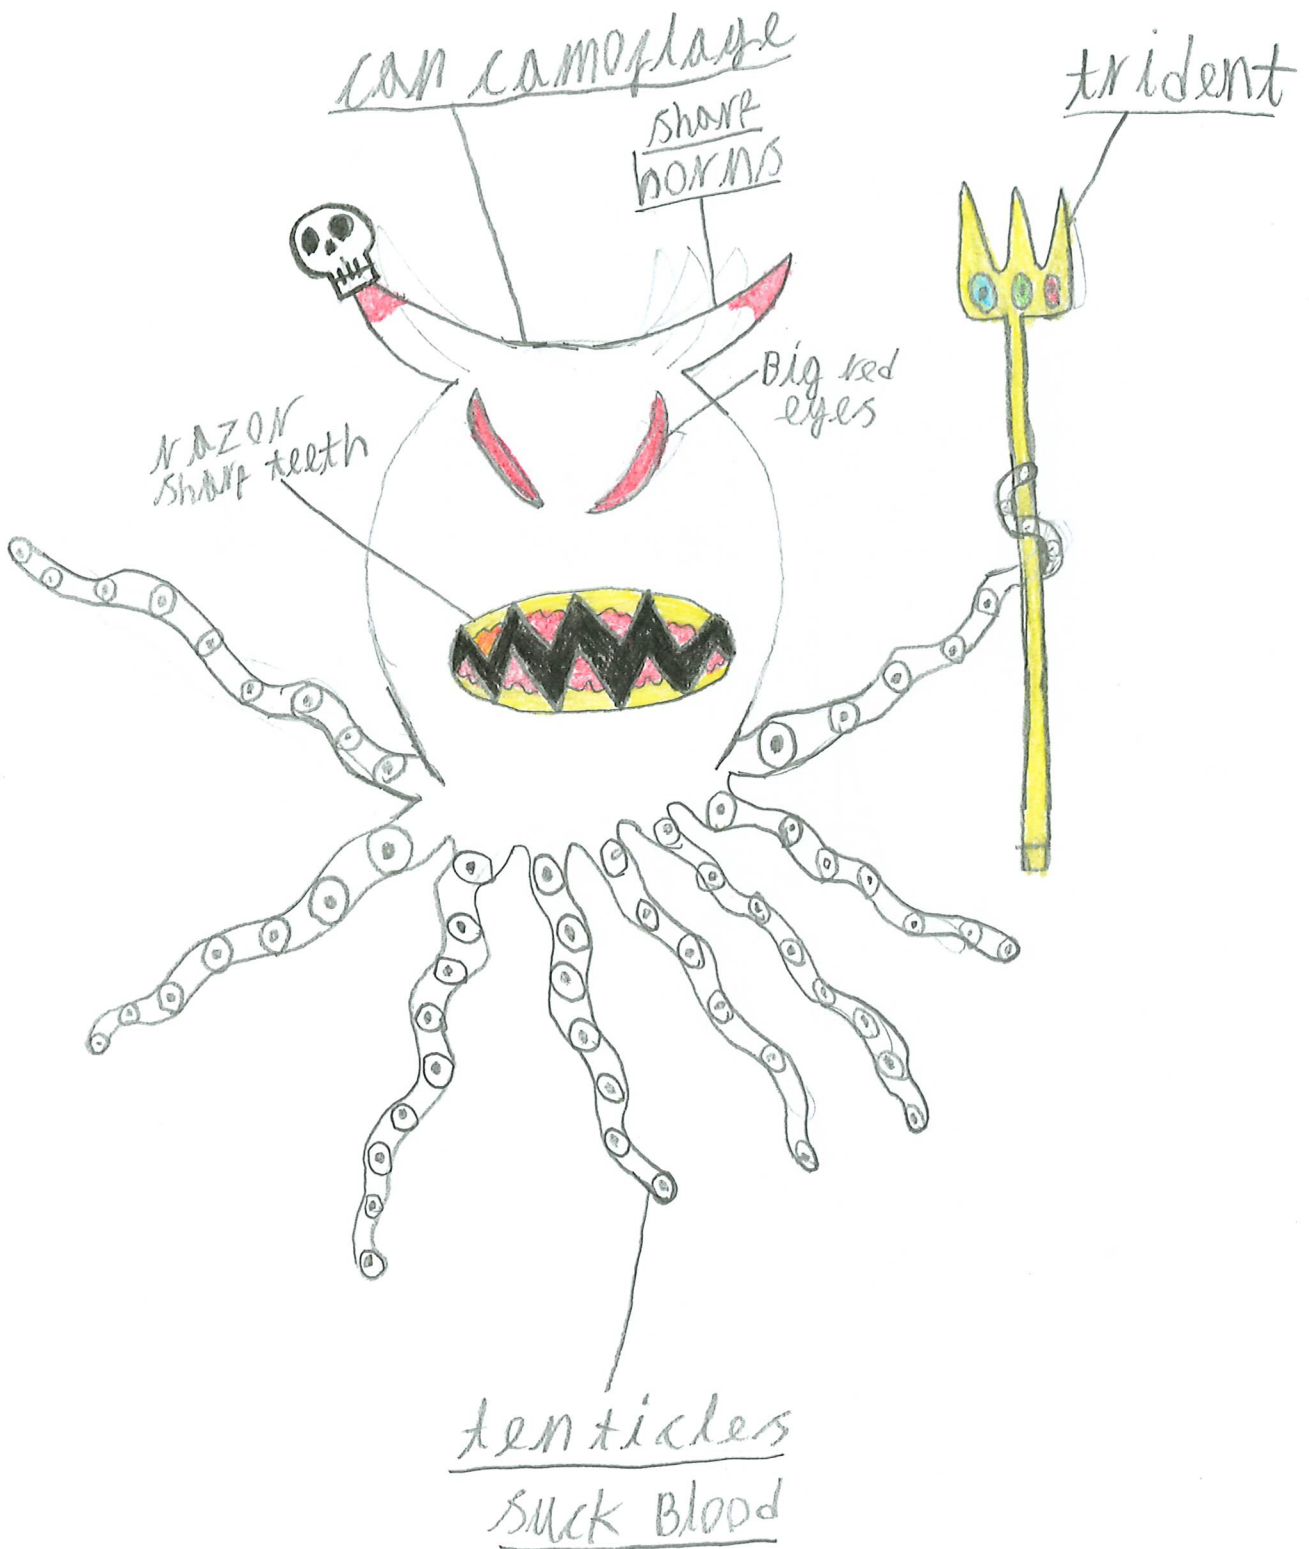

Smoke

Fur

eclips

If you see its shadow RUN!

Name: Spiderella

The Blood Lente

when you
make a snow man
he turns into this.

steals your
souls

when you
touch him
you disapear

Bin the gw cenchurys
of meder.

DEVIL CAT

This is a really cute and adorable cat that
lures people to go near it but when they do,
they meet their doom as this adorable, kind-looking
cat is actually the opposite. It is a serial
killer.

black skirt

She is Evil and whoever comes
near she strangles them
and takes them to their lair

See a crooked scar on her
neck

When she
gets angry
lightning bolts follow
her. her

Nightmare

thorn hat

bolt ears for head

arm grows back
At night

hammer lightning hammer

turns into a bat at night

Ripped top

Octokraken

it's 20 feet tall!

IT'S NAME
KISHINE

Ferocious