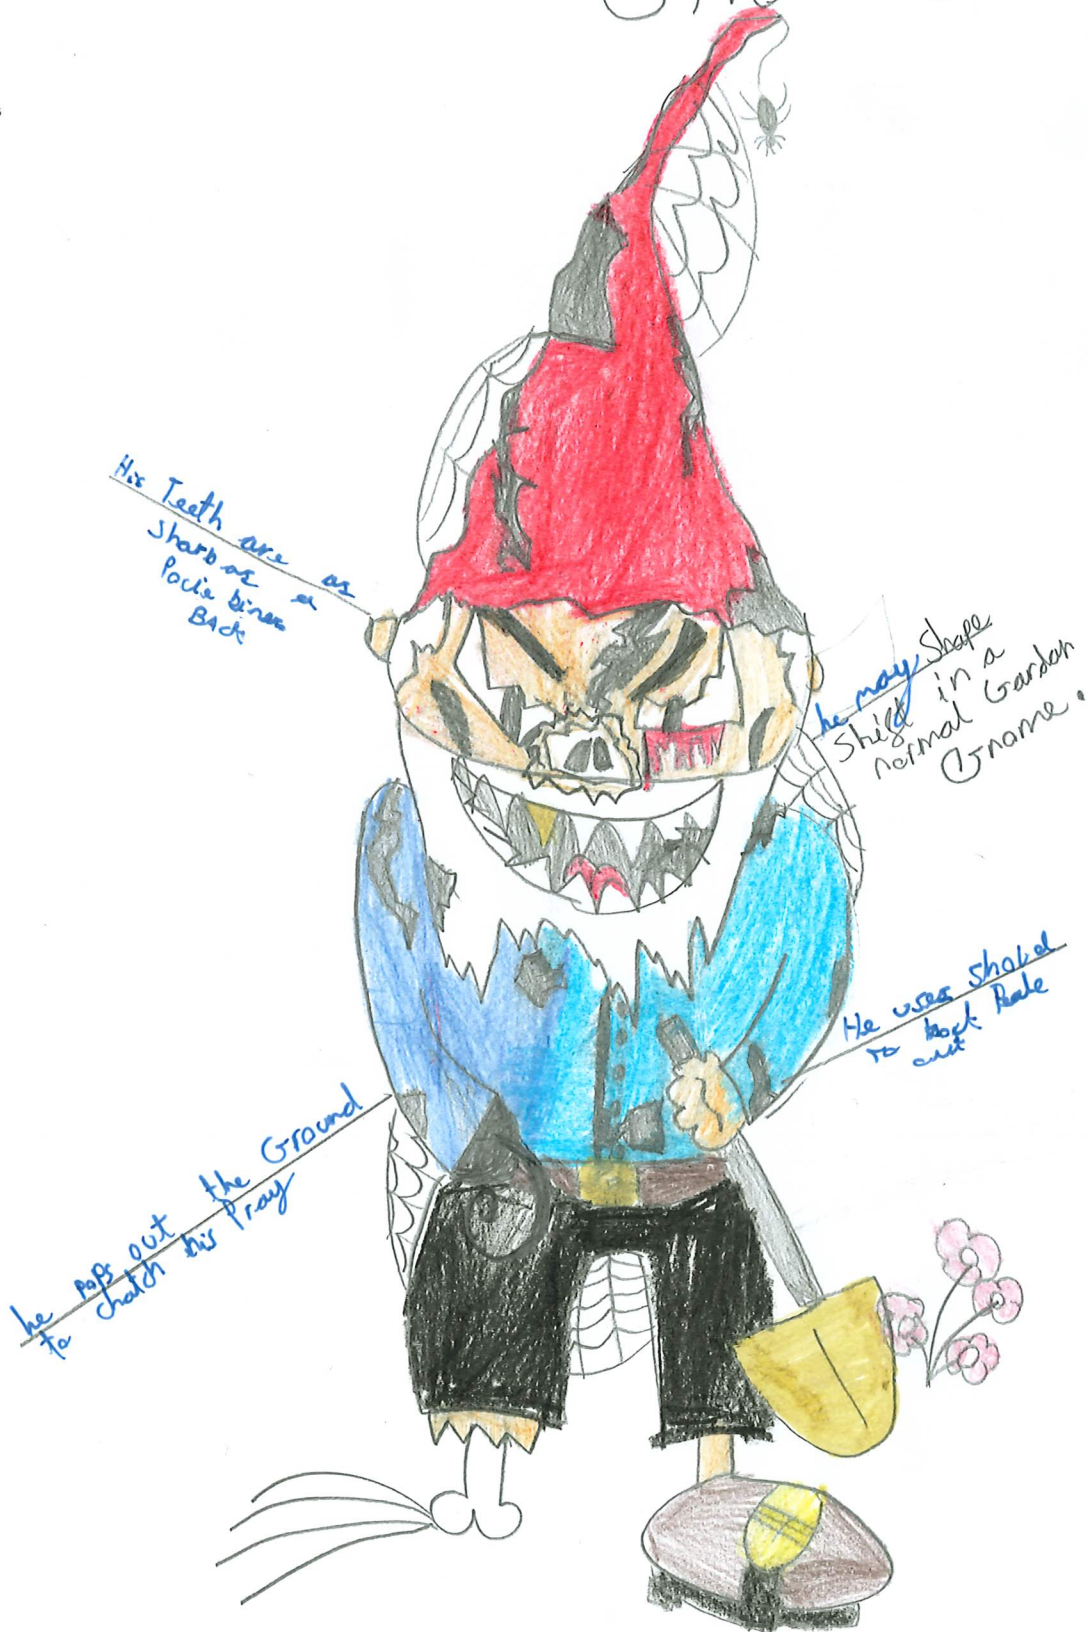

Experiment
G.F.6
Gnome

His Teeth are as sharp as Poodle's Back

he may Shape in a normal Garden Gnome

he uses shovel to back hole

he pops out the Ground to catch his Pray