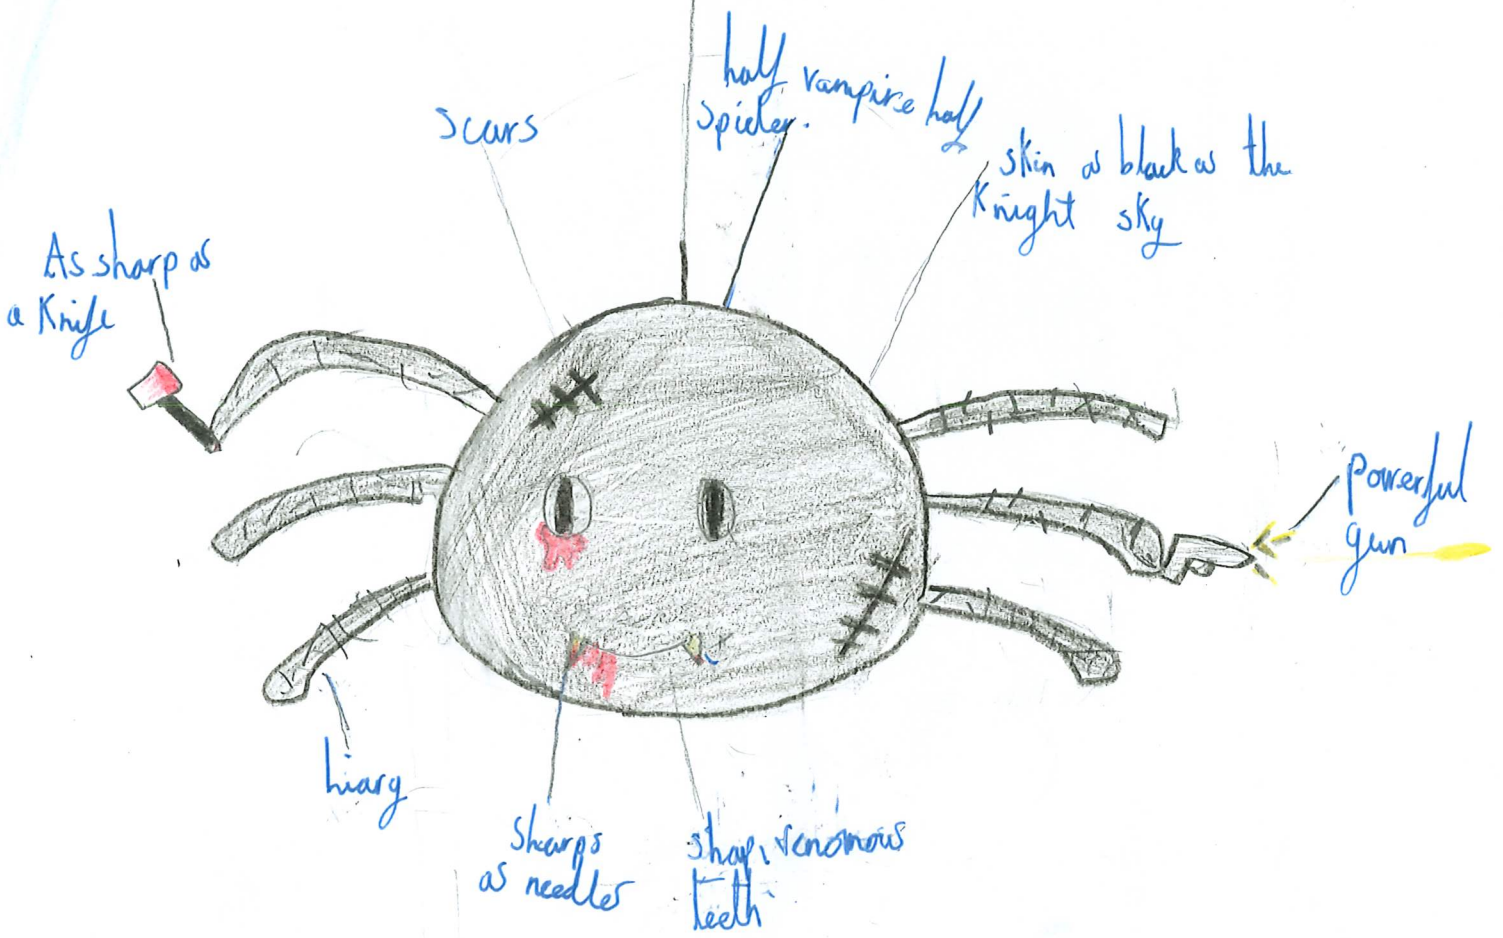

Nightmare Gnome

When people get scared,
he gets stronger.

phoenix

THE PHEONIX FROM HELL!

Volcano

Redeyes

beak

More fire

Smoke

Fur

eclips

If you see its shadow RUN!

Name: Spiderella

The Blood Lente

when you
make a snow man
he turns into this.

steals your
souls

when you
touch him
you disapear

Bin the gw cenchurys
of meder.

DEVIL CAT

This is a really cute and adorable cat that
lures people to go near it but when they do,
they meet their doom as this adorable, kind-looking
cat is actually the opposite. It is a serial
killer.

black skirt

She is Evil and whoever comes
near she strangles them
and takes them to their lair

See a crooked scar on her
neck

When she
gets angry
lightning bolts follow
her. her

Nightmare

thorn hat

bolt ears for head