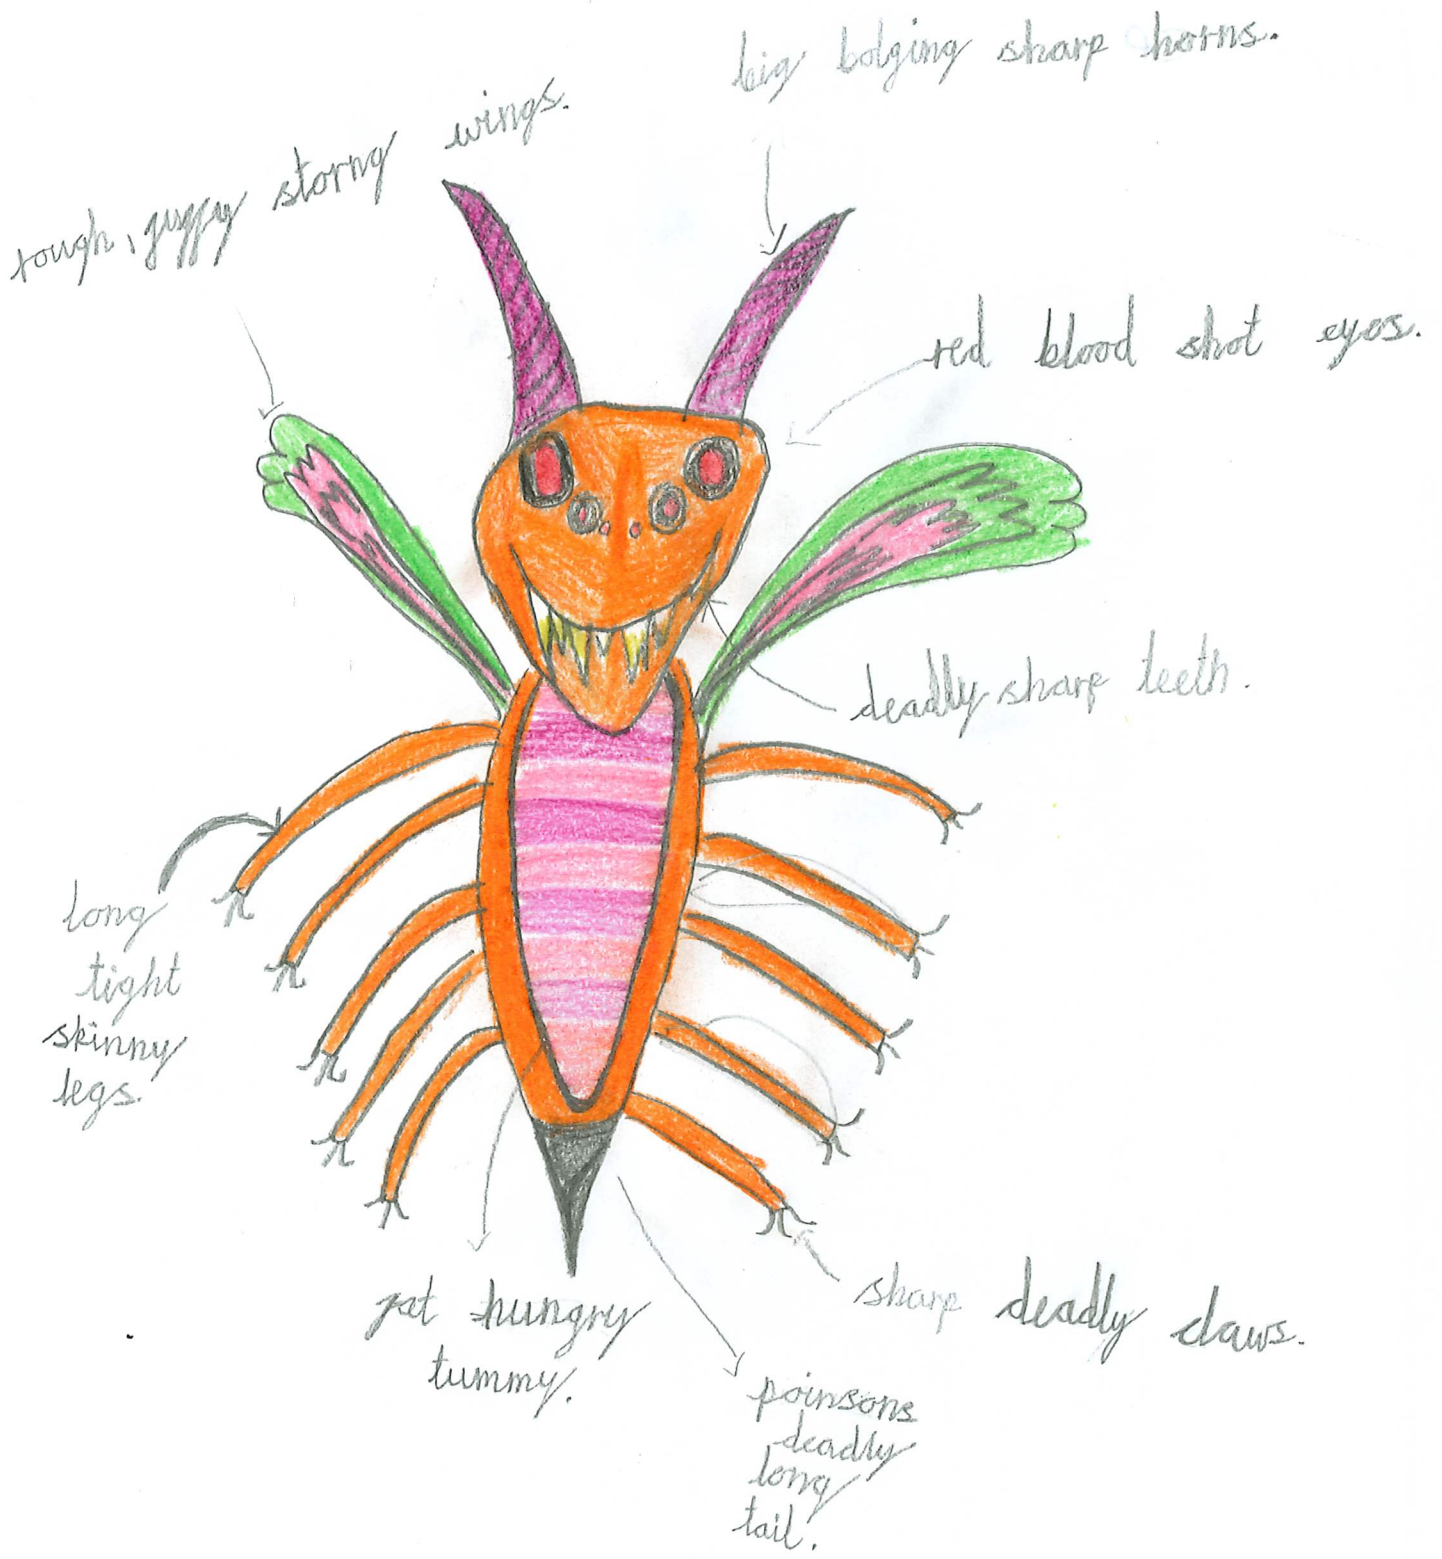

Smoke

Fur

eclips

If you see its shadow RUN!

Name: Spiderella

The Blood Lente

when you
make a snow man
he turns into this.

steals your
souls

when you
touch him
you disapear

Bin the gw cenchurys
of meder.

DEVIL CAT

This is a really cute and adorable cat that
lures people to go near it but when they do,
they meet their doom as this adorable, kind-looking
cat is actually the opposite. It is a serial
killer.

black skirt

She is Evil and whoever comes
near she strangles them
and takes them to their lair

See a crooked scar on her
neck

When she
gets angry
lightning bolts follow
her. her

Nightmare

thorn hat

bolt ears for head

legendary

Brown feet

bushy-tails

10 tails

midl
Tails are
as big
as
itself

live in
forest

The deadly monsterish spider. (Garrett.)

Magik Cave Spider