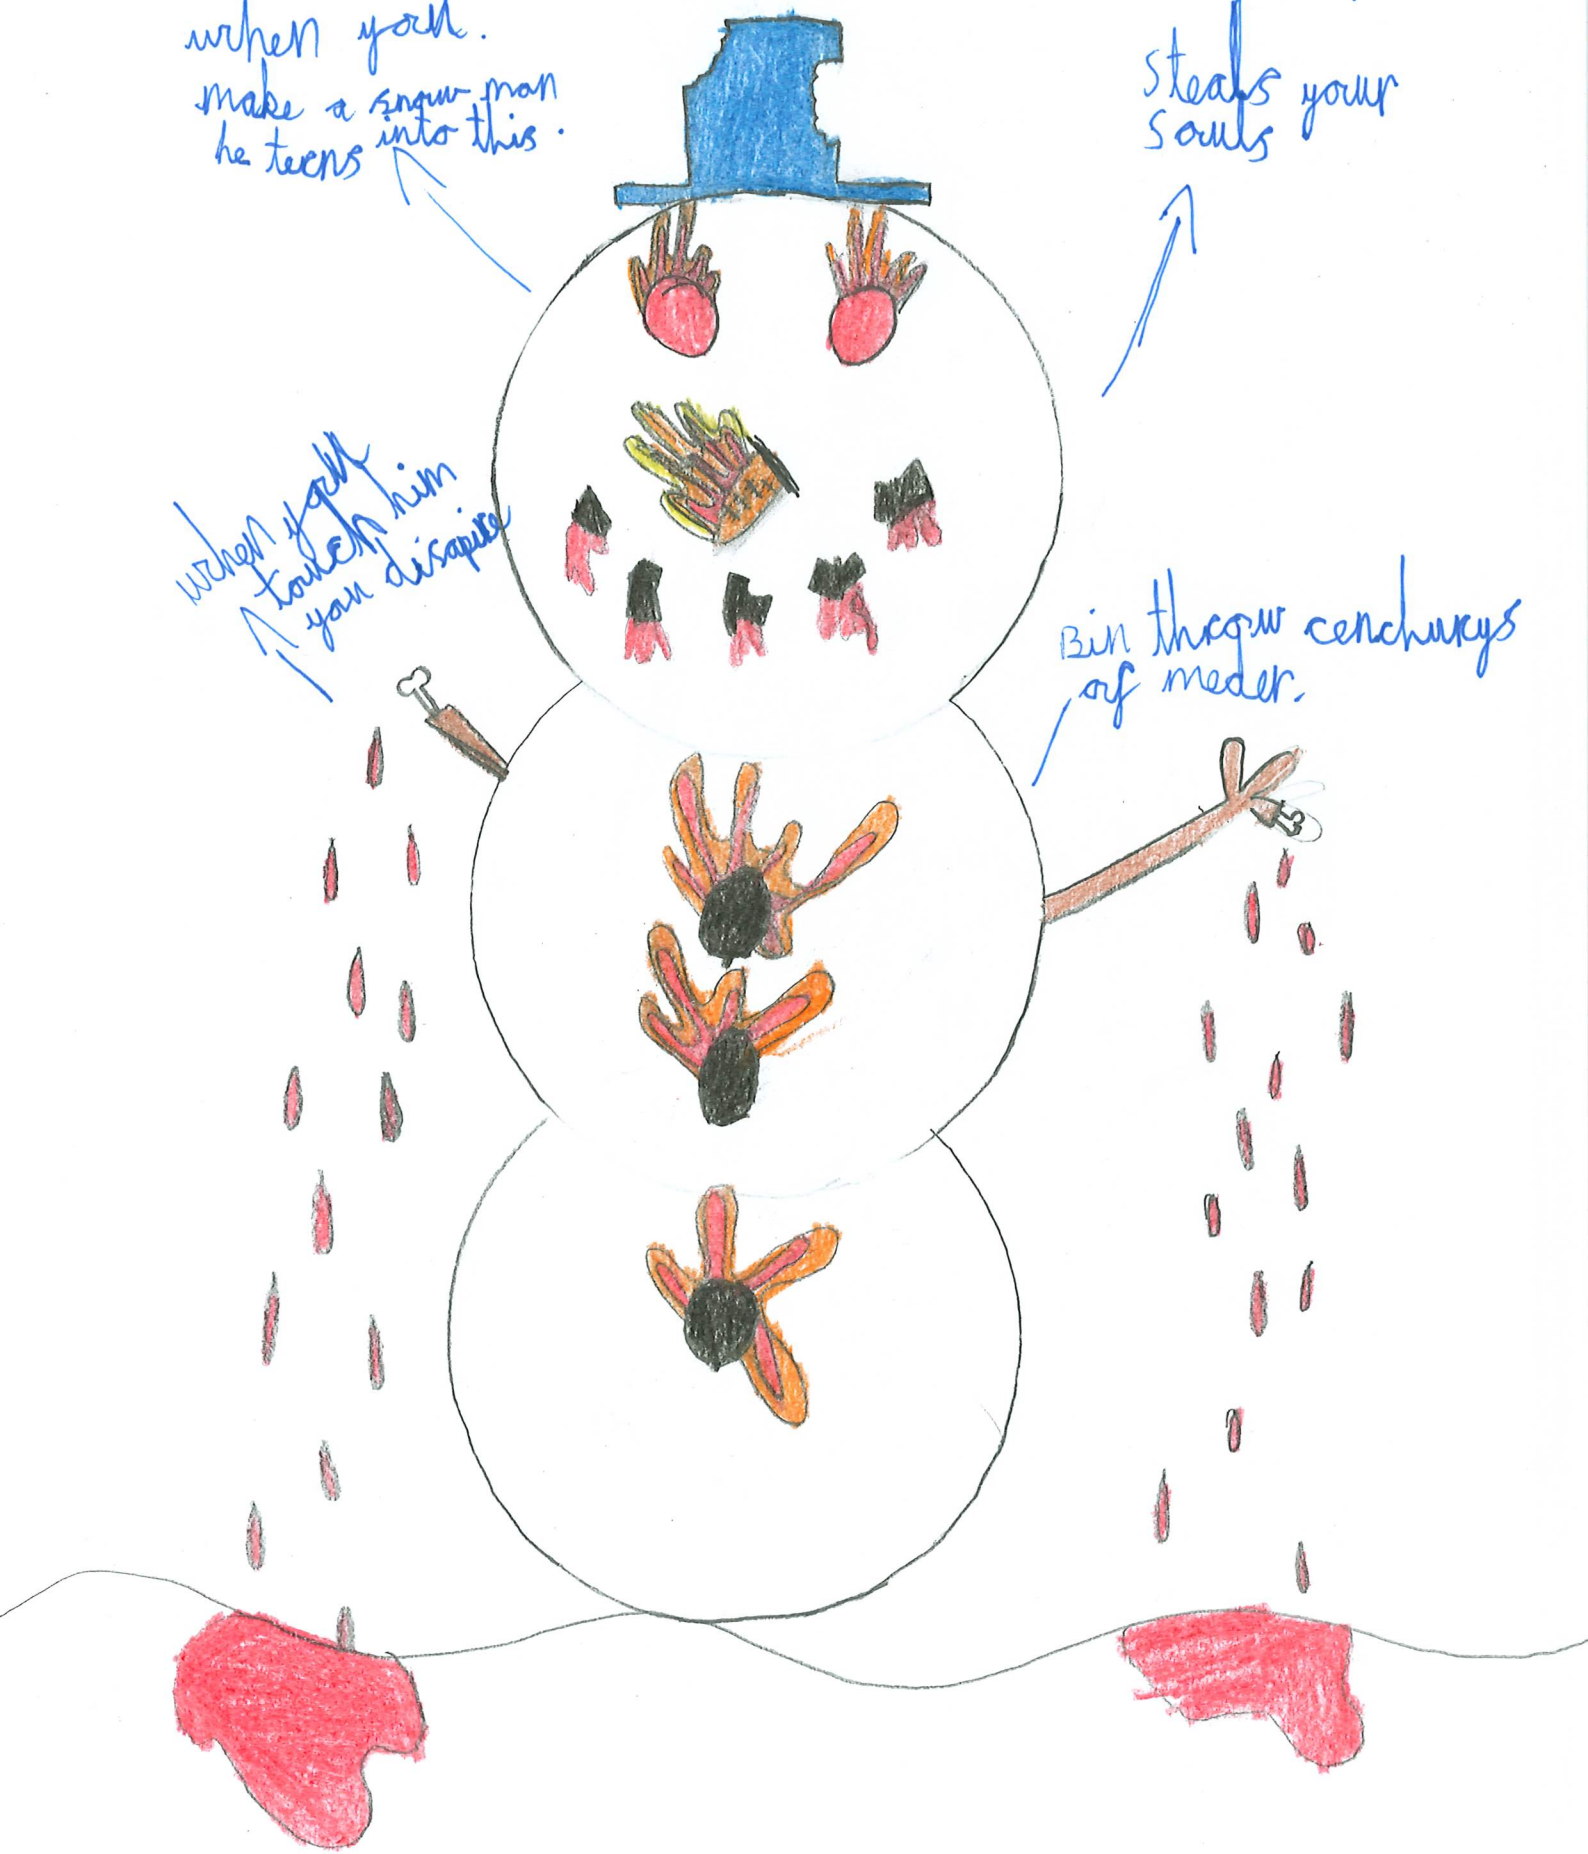

Smoke

Fur

eclips

If you see its shadow RUN!

Name: Spiderella

The Blood Lente

when you
make a snow man
he turns into this.

steals your
souls

when you
touch him
you disapear

Bin the gw cenchurys
of meder.

DEVIL CAT

This is a really cute and adorable cat that
lures people to go near it but when they do,
they meet their doom as this adorable, kind-looking
cat is actually the opposite. It is a serial
killer.

Experiment
G.F.6
Gnome

His Teeth are as sharp as Poodle's Back

he may Shape in a normal Garden Gnome

he uses shovel to back hole

he pops out the Ground to catch his Pray

The Fairy From

Hair as Hell
bright as the sun

black skirt

She is Evil and whoever comes
near she strangles them
and takes them to their lair

See a crooked scar on her
neck

When she
gets angry
lightning bolts follow
her. her

Nightmare

thorn hat

bolt ears for head