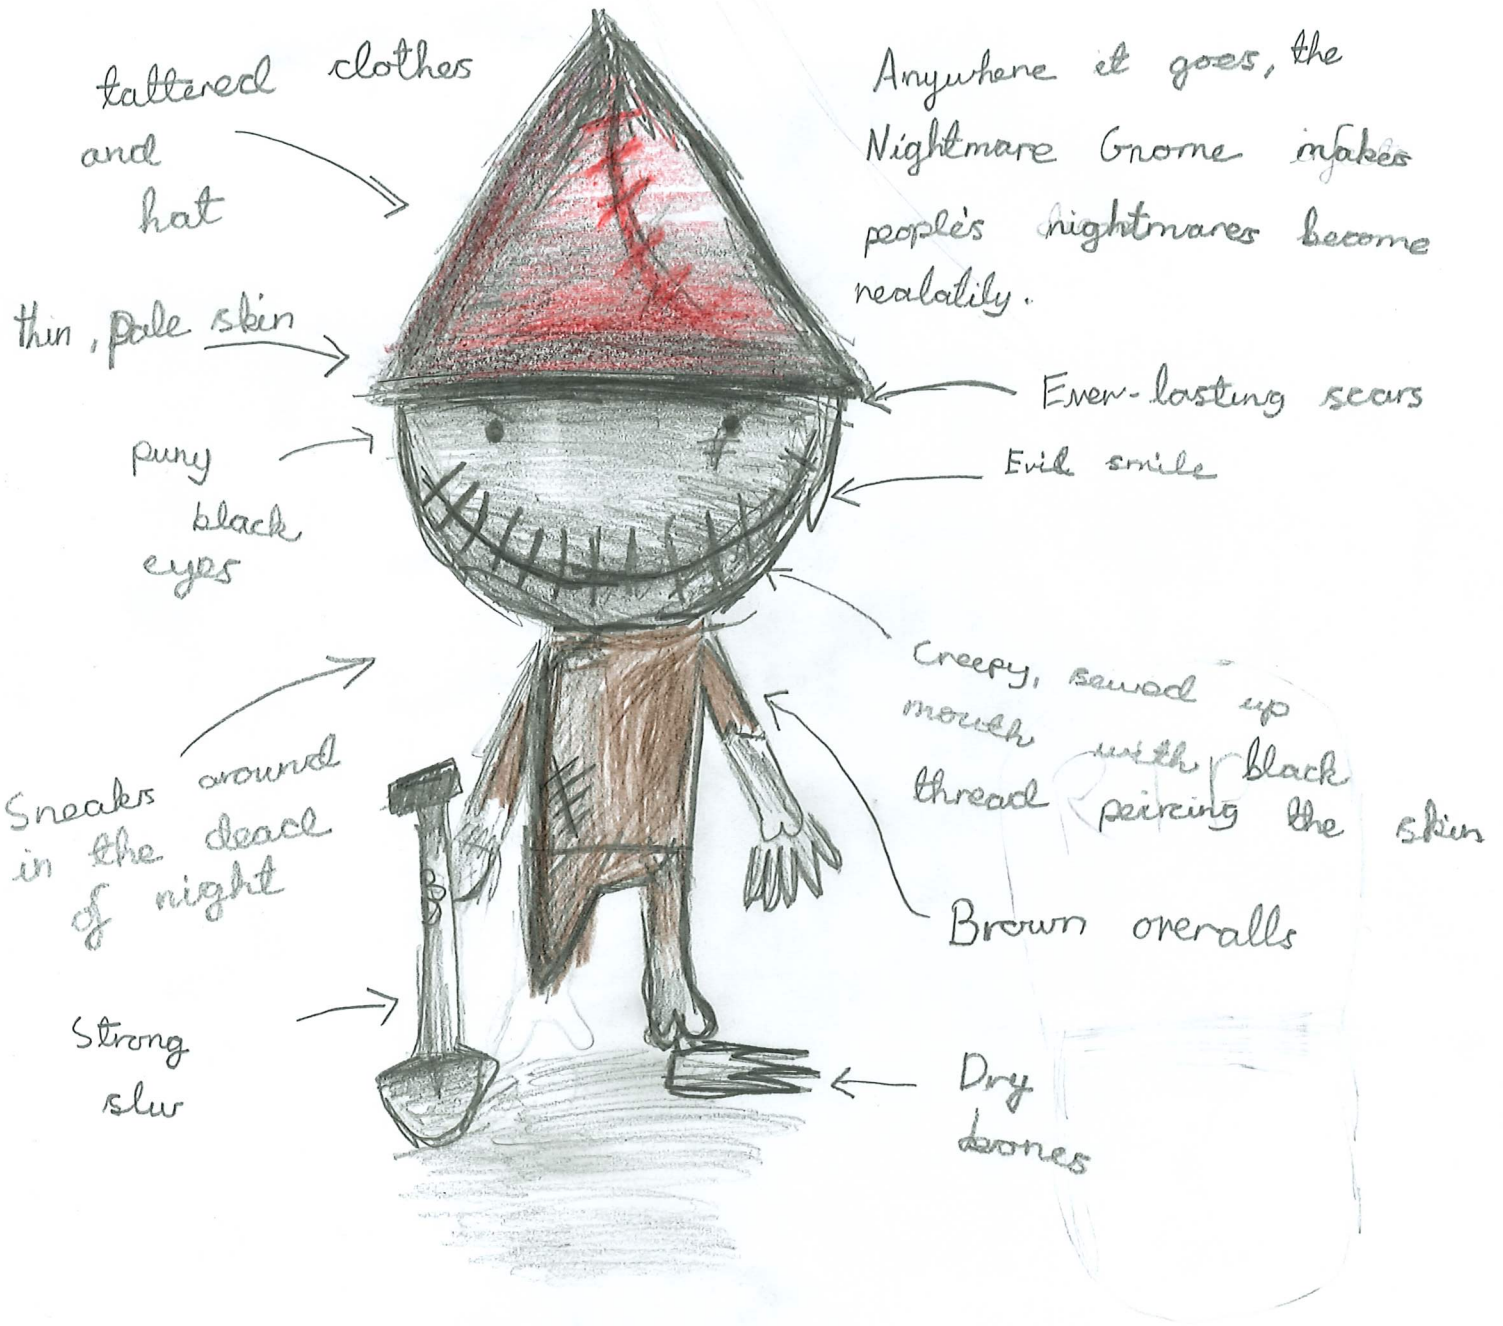

Nightmare Gnome

When people get scared,
he gets stronger.

phoenix

THE PHEONIX FROM HELL!

Volcano

Redeyes

beak

More fire

Smoke

Fur

eclips

If you see its shadow RUN!

Name: Spiderella

The Blood Lente

when you
make a snow man
he turns into this.

steals your
souls

when you
touch him
you disapear

Bin the gw cenchurys
of meder.

DEVIL CAT

This is a really cute and adorable cat that
lures people to go near it but when they do,
they meet their doom as this adorable, kind-looking
cat is actually the opposite. It is a serial
killer.

black skirt

She is Evil and whoever comes
near she strangles them
and takes them to their lair

See a crooked scar on her
neck

When she
gets angry
lightning bolts follow
her. her

Nightmare

thorn hat

bolt ears for head