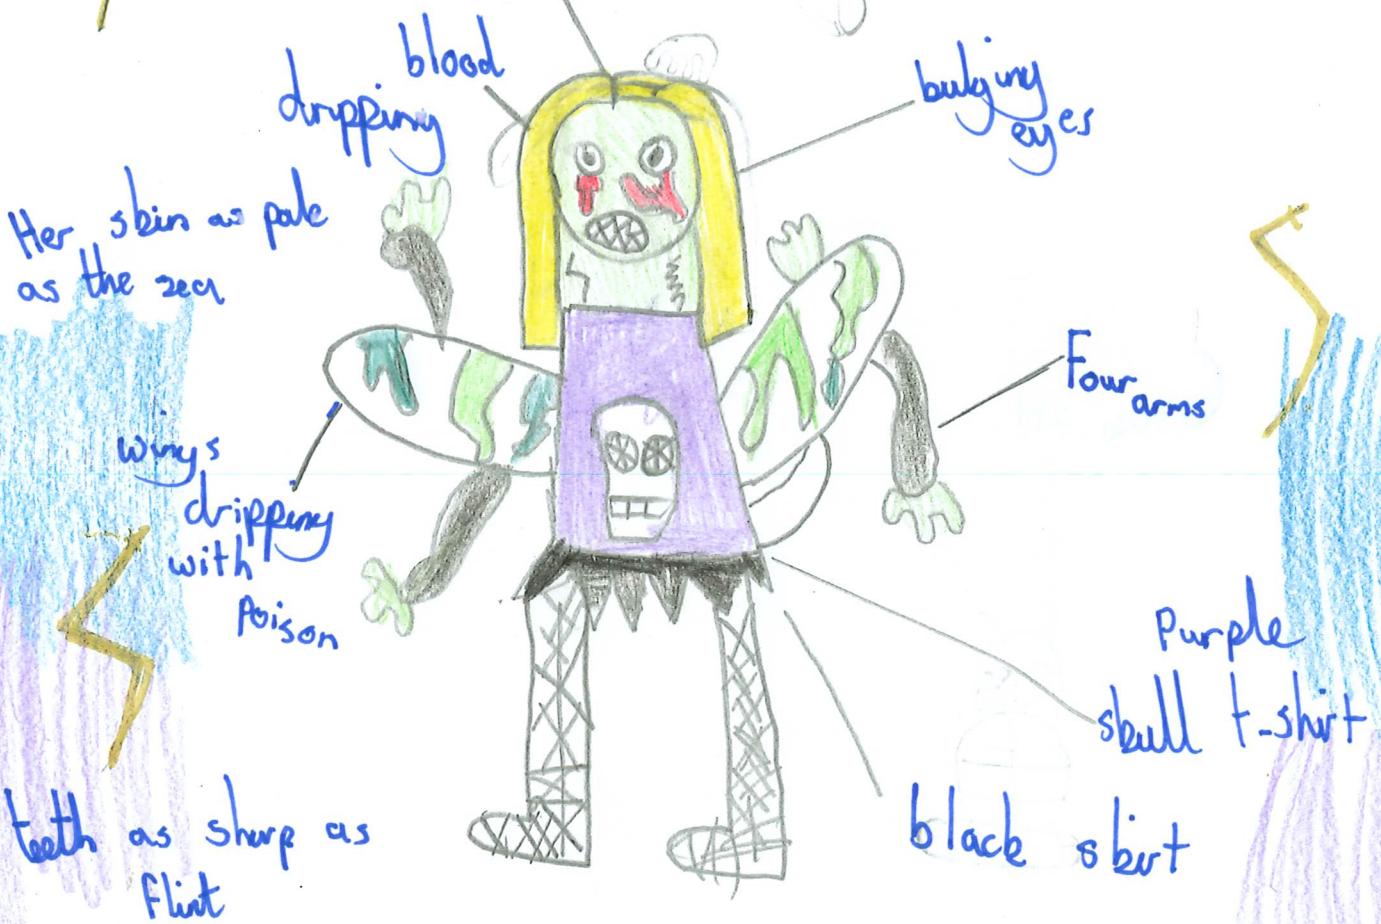

The Fairy From

Hair as Hell
bright as the sun

Short and
~~on~~ evil

blood
dripping

bulging
eyes

Her skin as pale
as the sea

Four
arms

wings
dripping
with
poison

Purple
skull t-shirt

teeth as sharp as
flint

black skirt

She is Evil and whoever comes
near she strangles them
and takes them to their lair

See a crooked scar on her
neck

When she
gets angry
lightning bolts follow
her. her